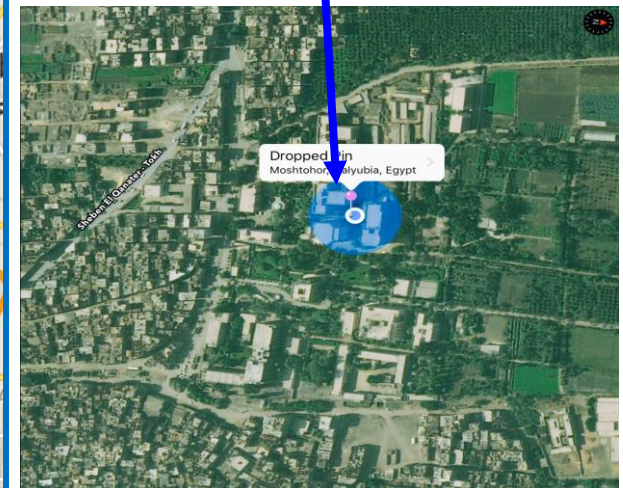

Details of the visit:

Time	Details	Address
9:00~9:30	Welcome in Dean Office and Presentation about Faculty of Agriculture	Faculty of Agriculture, (Moshtohor Campus)
9:30~10:15	Discussion about different aspects of collaboration between JICA and Faculty of Agriculture	Faculty of Agriculture, (Moshtohor Campus)
10:15~10:30	Visit of Central Lab	Faculty of Agriculture, (Moshtohor Campus)
10:30~10:45	Welcome in Dean Office and Presentation about Faculty of Veterinary Medicine	Faculty of Veterinary Medicine, (Moshtohor Campus)
10:45~11:30	Discussion about different aspects of collaboration between JICA and Faculty of Veterinary Medicine	Faculty of Veterinary Medicine, (Moshtohor Campus)
11:30~11:50	Visit of Central Lab	Faculty of Veterinary Medicine, (Moshtohor Campus)
11:50~12:10	Lunch break	Faculty of Veterinary Medicine, (Moshtohor Campus)
12:10~12:40	Moving to Benha Campus	
12:40~13:00	Meeting with BU President	President Office, Benha
13:00~13:10	Moving to Faculty of Medicine	
13:10~13:25	Presentation about Faculty of Medicine	Faculty of Medicine (Benha Campus)
13:25~14:10	Discussion about different aspects of collaboration between JICA and Faculty of Medicine	Faculty of Medicine (Benha Campus)
14:10~15:00	Visit of University Hospital	Faculty of Medicine (Benha Campus)

Maps for the visit places: **Cairo-Moshtohor-Benha**

Benha University (President Office) and Faculty of Medicine

Faculties of Agriculture and Veterinary Medicine

**Google map Link:**

<https://www.google.com.eg/maps/dir/Cairo,+Cairo+Governorate/Moshtohor/Benha+University,+El-Shaheed+Farid+Nada,+Banha/@30.2564443,30.9329904,10z/am=t/data=!3m1!4b1!4m20!4m19!1m5!1m1!1s0x14583fa60b21beeb:0x79dfb296e8423bba!2m2!1d31.2357116!2d30.0444196!1m5!1m1!1s0x145873718a2a731f:0xfb6fc9cbc9cec88f!2m2!1d31.226509!2d30.352779!1m5!1m1!1s0x14f7df50637da39b:0xfc504d1b4fd19b3!2m2!1d31.1816293!2d30.471165!3e0?hl=en>