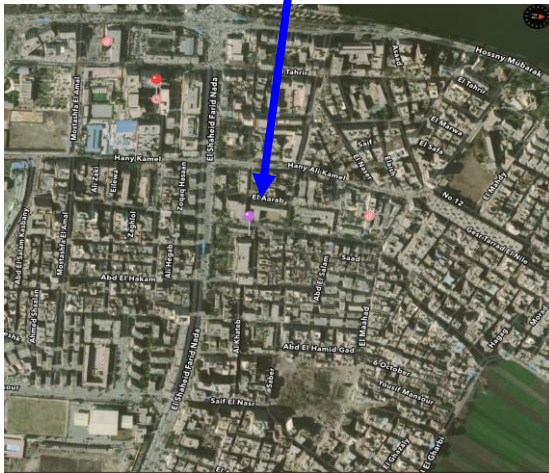

PROGRAMME

Visit of Japan International Cooperation Agency (JICA) Team to
Benha University

20th June, 2016

General information

Benha University

Address: El-Shaheed Farid Nada, Banha, Al Qalyubia Governorate 13511
Its 45 Km to the north of Cairo

Maps for the visit places: **Cairo-Moshtohor-Benha**

Benha University (President Office) and Faculty of Medicine

Faculties of Agriculture and Veterinary Medicine

**Google map Link:**

<https://www.google.com.eg/maps/dir/Cairo,+Cairo+Governorate/Moshtohor/Benha+University,+El-Shaheed+Farid+Nada,+Banha/@30.2564443,30.9329904,10z/am=t/data=!3m1!4b1!4m20!4m19!1m5!1m1!1s0x14583fa60b21beeb:0x79dfb296e8423bba!2m2!1d31.2357116!2d30.0444196!1m5!1m1!1s0x145873718a2a731f:0xfb6fc9cbc9cec88f!2m2!1d31.226509!2d30.352779!1m5!1m1!1s0x14f7df50637da39b:0xfc504d1b4fd19b3!2m2!1d31.1816293!2d30.471165!3e0?hl=en>